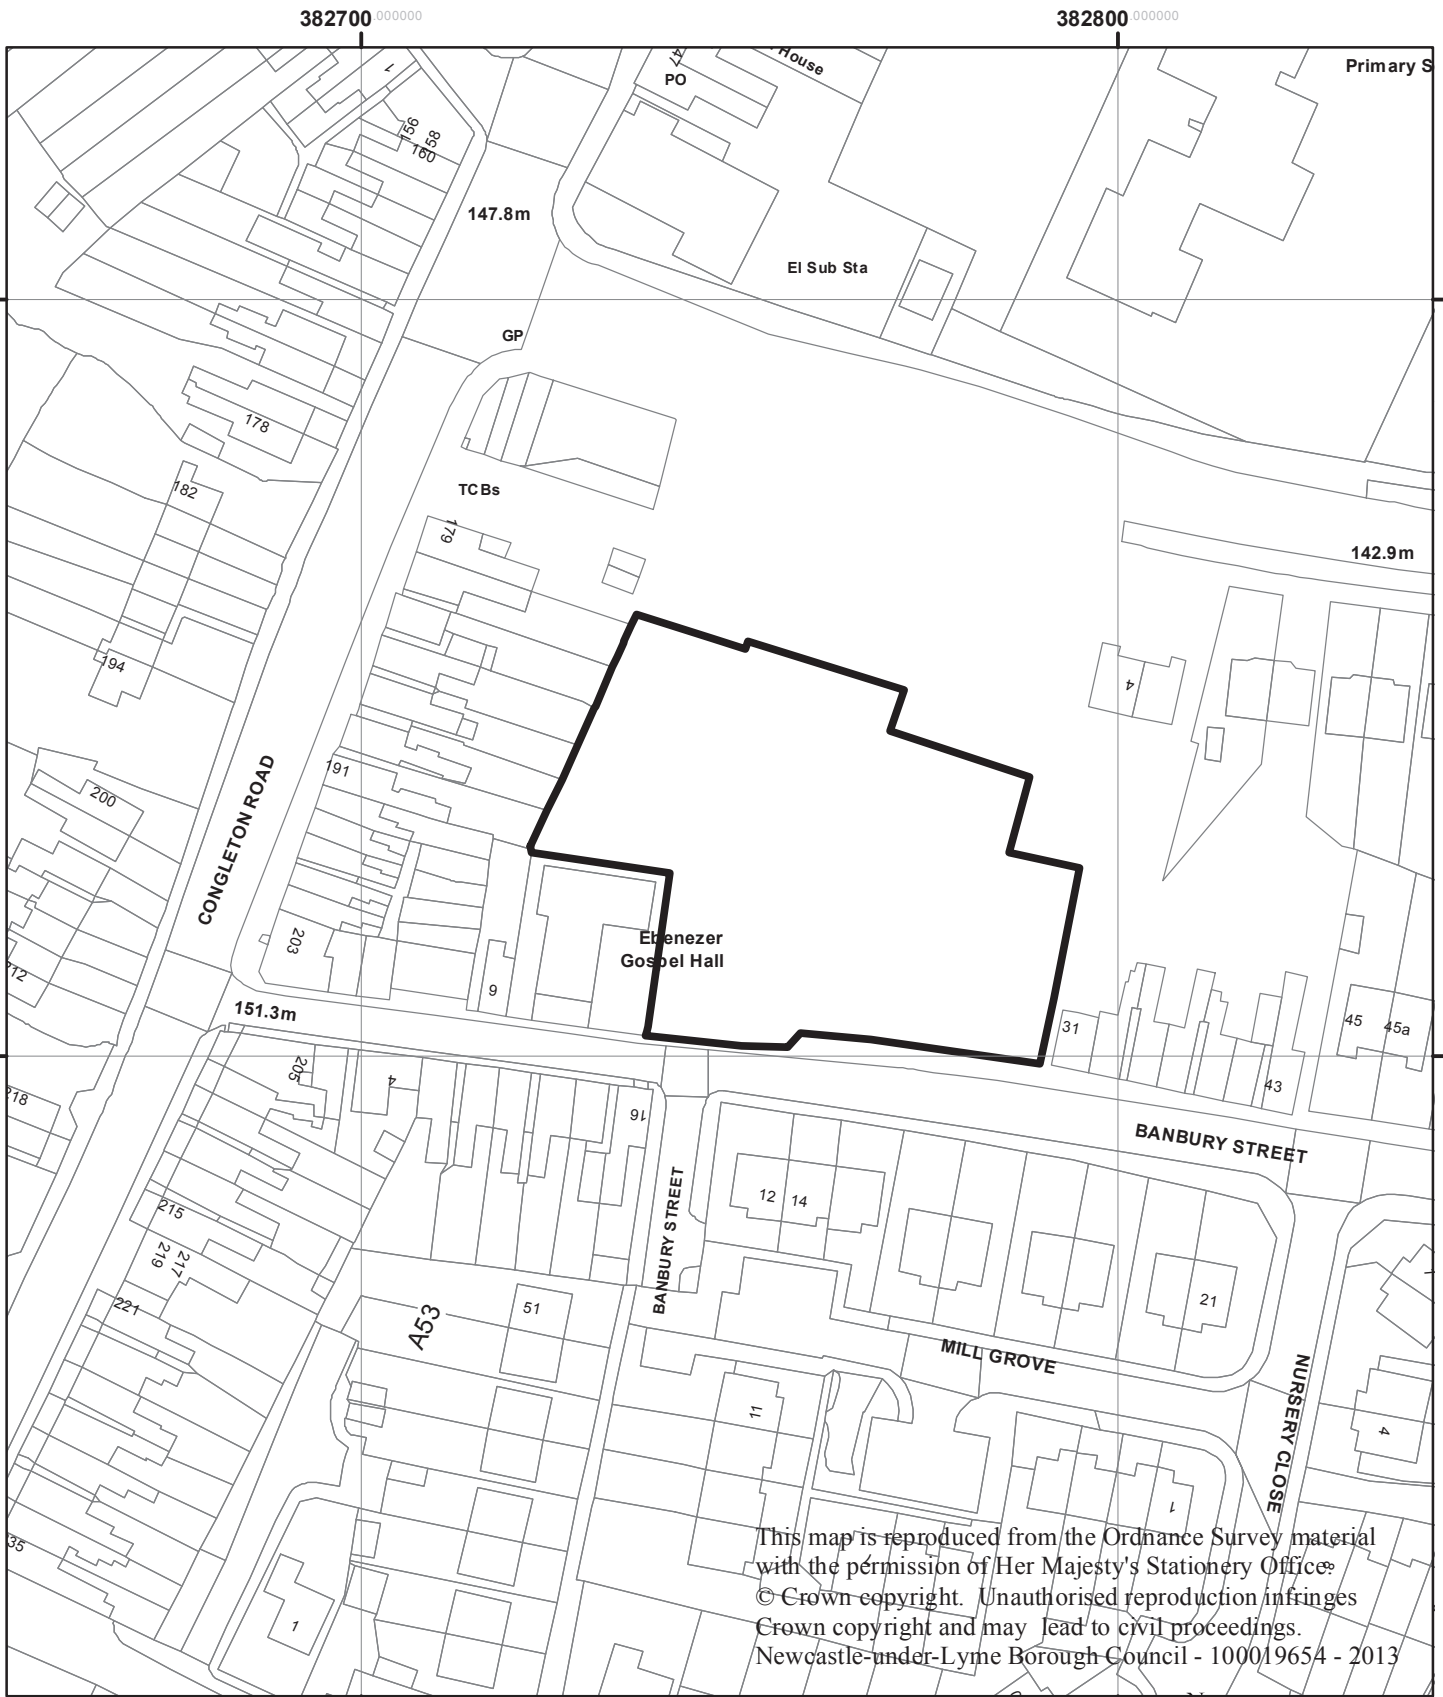

Land adjacent 31 Banbury Street, Butt Lane

14/00027/FUL

This map is reproduced from the Ordnance Survey material with the permission of Her Majesty's Stationery Office © Crown copyright. Unauthorised reproduction infringes Crown copyright and may lead to civil proceedings. Newcastle-under-Lyme Borough Council - 100019654 - 2013

1:1,000